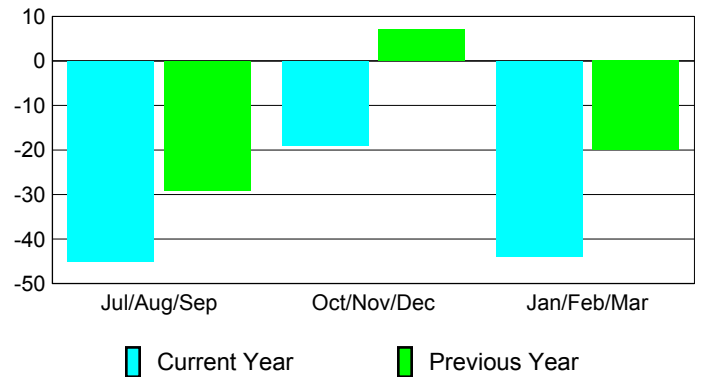

Gender Comparison 2009-2010

Jul/Aug/Sep

Oct/Nov/Dec

Jan/Feb/Mar

Male

Female